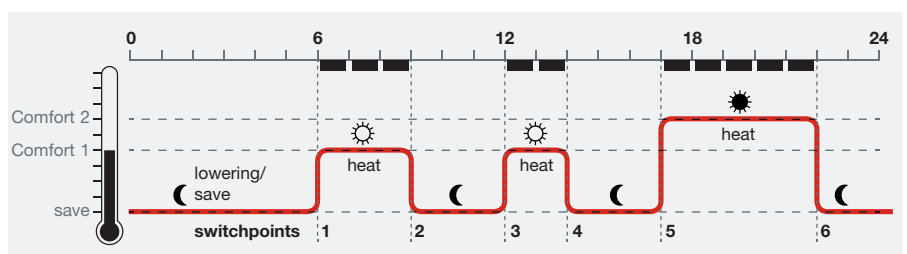

9 Convenient programming

You can set up to six switchpoints per day and three different temperatures (7 days a week)

Lowering the ambient temperature by 1 °C saves around 6 % energy!