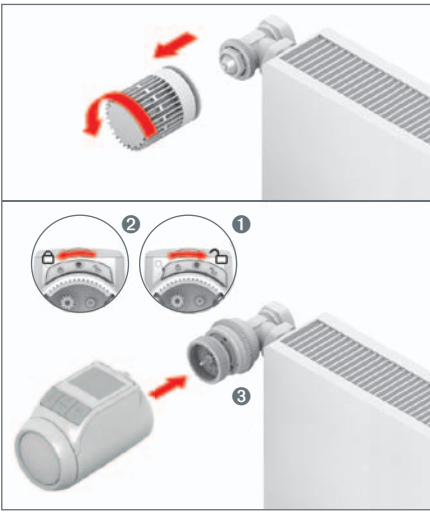

Easy to install

The TheraPro HR90 radiator thermostat can be easily installed on all standard radiator valves with a M30 x 1.5 connection, without causing any soiling or water stains.

Ready to go in a few steps:

- insert battery
- set language, time and date
- remove old thermostat cap
- mount adapter if necessary
- mount valve attachment
- mount radiator thermostat TheraPro HR90

Your TheraPro HR90 radiator thermostat is now ready for operation with the default settings.

Preset time programs

Once installed, the TheraPro HR90 radiator thermostat operates immediately with the default settings. You can change them easily to suit your needs.

Copying time programs

If several TheraPro HR90 radiator thermostats are to operate with the same time program, it need only be set on one thermostat, and then transferred to the other radiator thermostats by cable.

Moves with you when you move home

A one-off investment! If you move home you can of course simply take your TheraPro HR90 radiator thermostat with you.

Experience and guarantee

Honeywell is backed by over 15 years of experience in the development and production of programmable radiator thermostats.

TheraPro HR90	
Technical data	
Protection class	IP30
Supply voltage (batteries included, life span approx. two years)	Battery type: 2 x Mignon, Type LR6, AA, AM3 2 x Lithium, Type LR6, AA, AM3 2 x NiMH, Type LR6, AA, AM3
Connection to the radiator valve	Fits all standard radiator valves M30 x 1.5 Honeywell Braukmann, MNG, Heimeier, Oventrop
Ambient temperature	0 ... 50 °C
Dimensions	96 x 54 x 60 mm
Humidity	10 ... 90 % rel. humidity

Honeywell Technologies Sàrl

ACS-ECC EMEA
Z.A. La Pièce 16
1180 Rolle
Switzerland
www.honeywell.com

EN3H-0413GE51 R0113
Änderungen vorbehalten.
© 2013 Honeywell GmbH

Honeywell