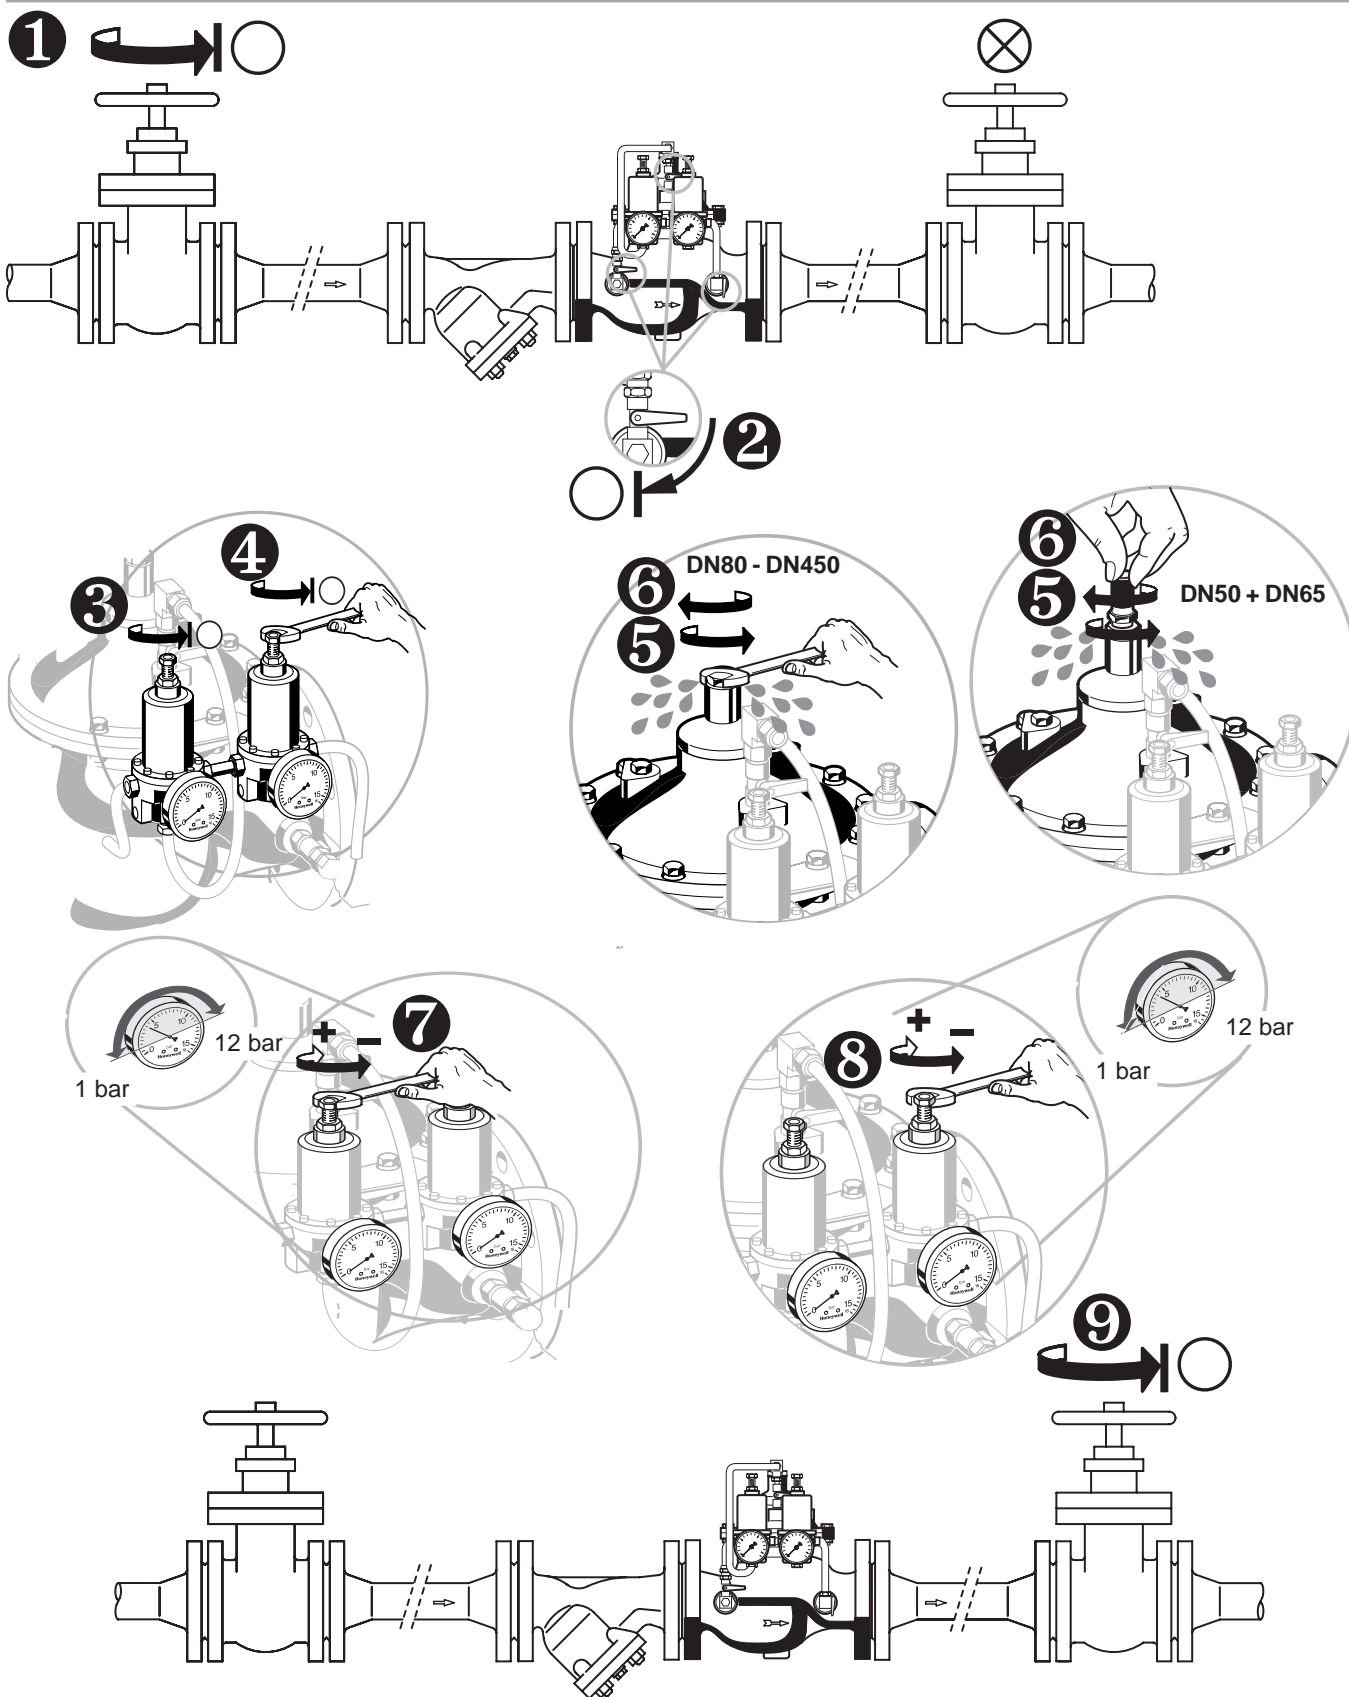

E3

Inbetriebnahme • Commissioning • Mise en service
Messa in servizio

Automation and Control Solutions

Honeywell GmbH
Hardhofweg
74821 MOSBACH
GERMANY
Phone: (49) 6261 810
Fax: (49) 6261 81309
www.honeywell.com

Manufactured for and on behalf of the Environmental
and Combustion Controls Division of Honeywell
Technologies Sàrl, Ecublens, Route du Bois 37,
Switzerland by its Authorised Representative
Honeywell GmbH

MU1H-1337GE23 R0212
Subject to change without notice
© 2012 Honeywell GmbH

Honeywell

MU1H-1337GE23 R0212